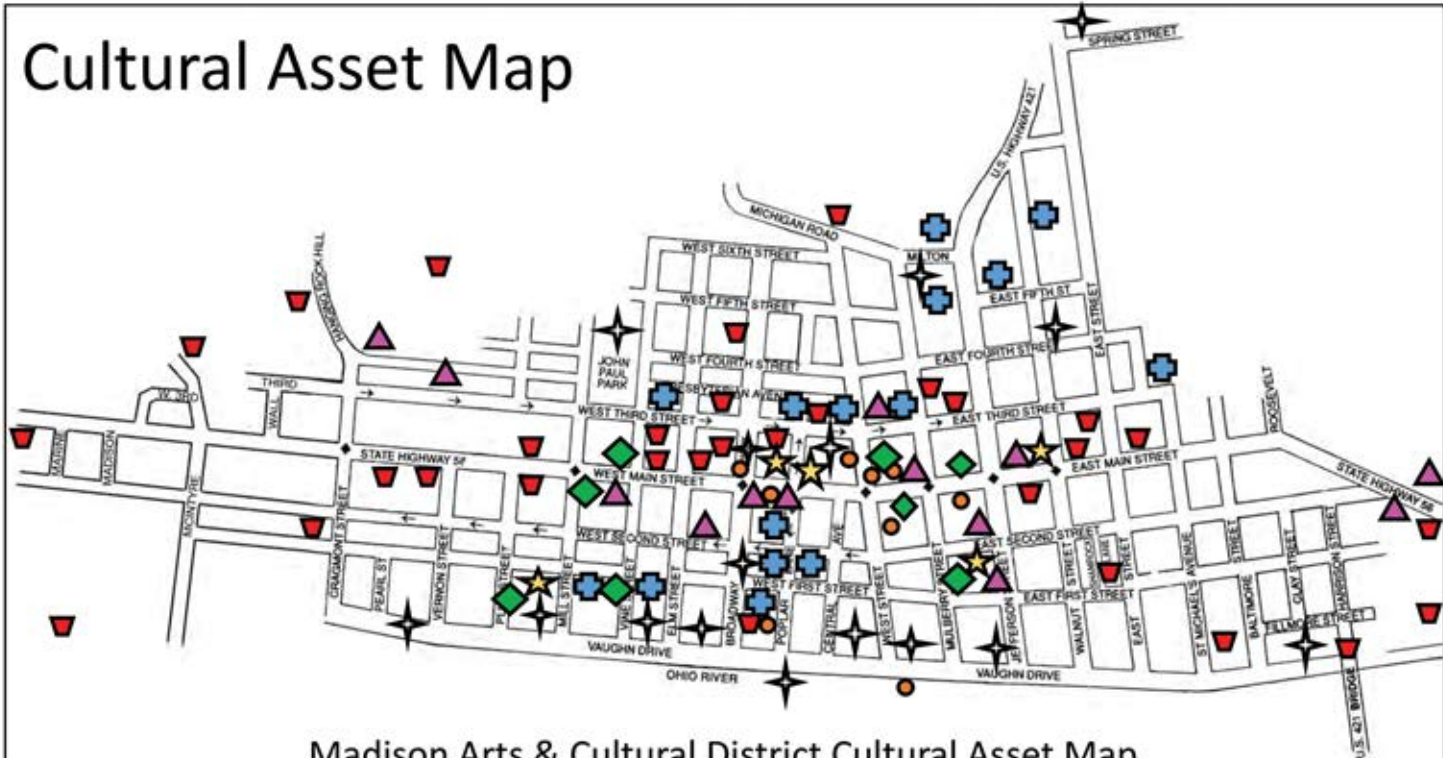

# Cultural Asset Map

Madison Arts & Cultural District Cultural Asset Map

Other historic district cultural assets (churches, firehouses, & other public assets etc.)

Public Parks

Public Art

Wineries/Confectionaries