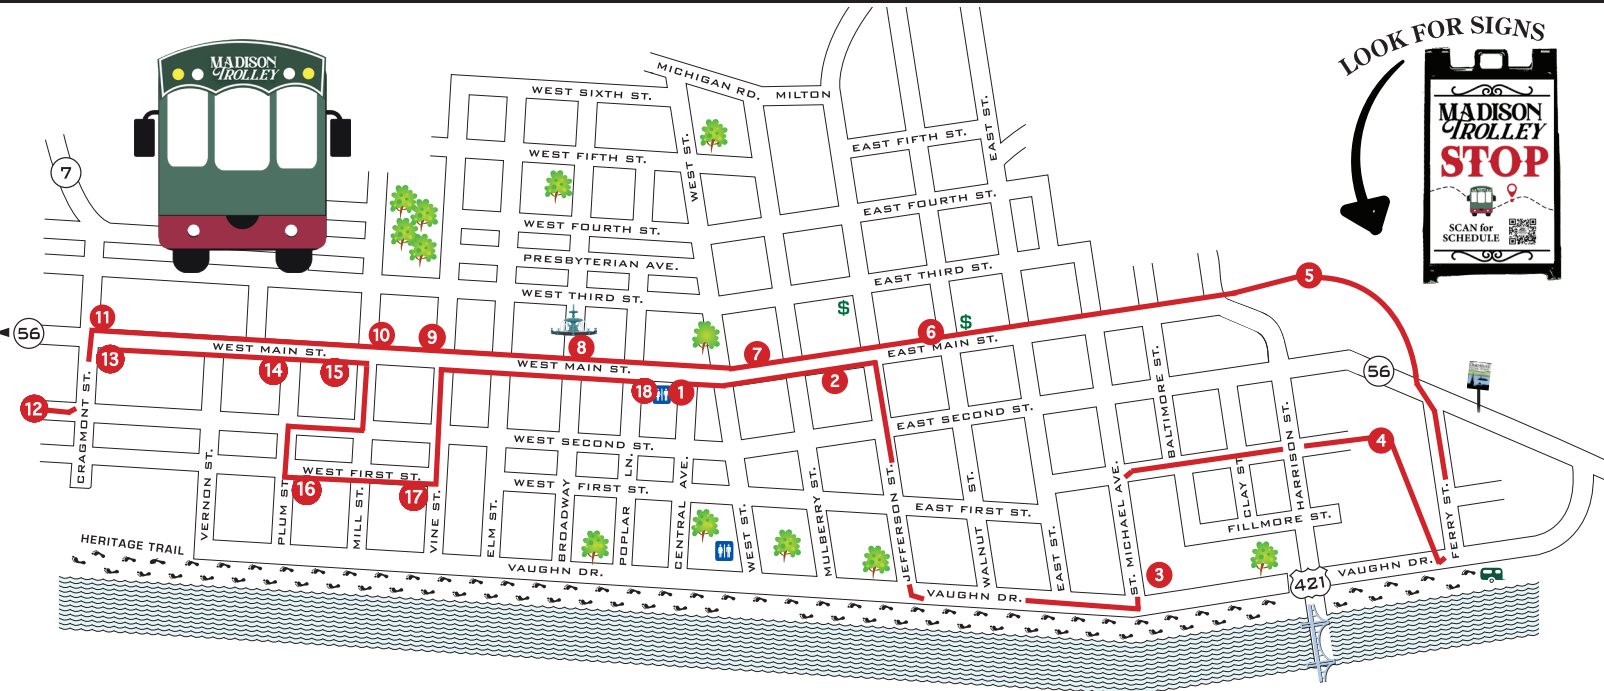

FREE LIMITED TIME TROLLEY RIDES

HISTORIC MADISON, INDIANA

FRI, SAT & SUN - thru 11/26/2023

CONTINUAL LOOP (see times below)

Downtown Madison Trolley Hop-on Hop-off Stops:

1 The Comfort Station - 221 W. Main St.	10 Mill & Main Streets (across from The Attic) - 630 W. Main St.
2 Art Alley (Next to Off Broadway Taproom) - 220 E. Main St.	11 The Red Pepperoni - 842 W. Main St.
3 Historic Eagle Cotton Mill Fairfield Inn - 108 St. Michael's Ave.	12 River West Antique Mall - 1029 W. Second St.
4 Riverboat Inn & Suites - 906 E. First St.	13 The Pearl Plate - 845 W. Main St.
5 Hillside Inn - 831 E. Main St.	14 Olde Tyme Marketplace - 801 W. Main St.
6 Madison's Kitchen - 323 E. Main St.	15 Trolley Barn Shoppes / Mad Love - 719 W. Main St.
7 Historic Ohio Theatre - 105 E. Main St.	16 Lumber Mill Antique Mall - 721 W. First St.
8 Broadway Fountain (next to Galena Garlic) - 402 Broadway St.	17 Visitors Center / Lanier Mansion - 601 W. First St.
9 Little Golden Fox - 602 W. Main St.	18 The Comfort Station - 221 W. Main St.

Hilltop Trolley Hop-on Hop-off Stops:

1 Hanover College Brown Campus Center - 517 Ball Dr., 47243	:00 on the hour
2 Clifty Inn at Clifty Falls State Park - 1650 Clifty Hollow Road	:15
3 Clifty Falls State Park Campground - Office Entrance / Exit	:20
4 Holiday Inn - 300 Franks Drive	:35
5 The Comfort Station - 221 W. Main St.	:45

FRI, SAT & SUN

Fridays 4PM-7PM |
Downtown & Hilltop Loops

Saturdays 12:00PM-6PM | Hilltop Loop
Saturdays 12:30PM-6PM | Downtown Loop

Sundays 11:00AM-3:00PM |
Downtown & Hilltop Loops